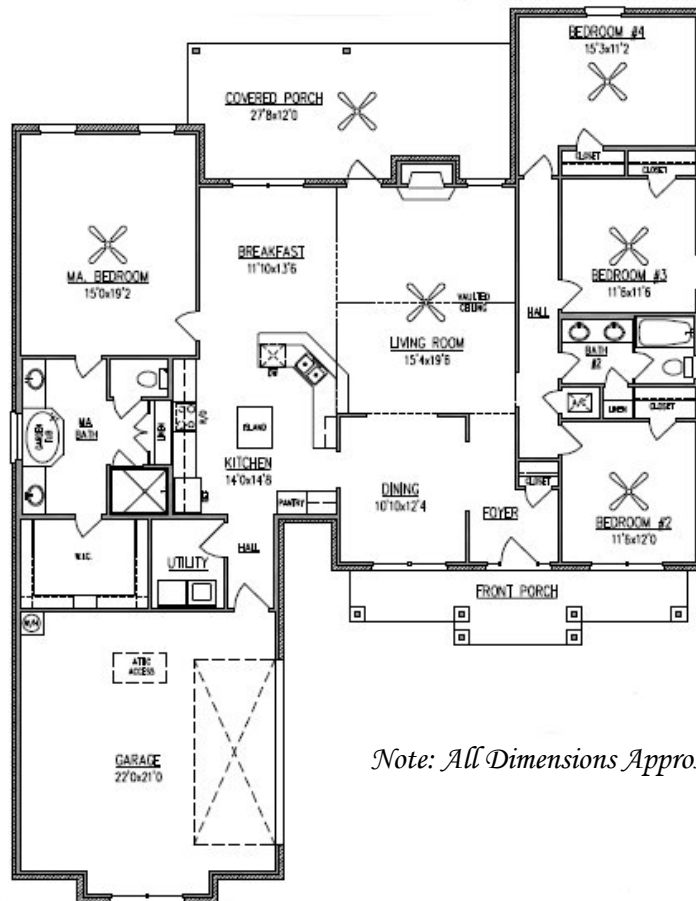

Ansley 2,400 Sq. Ft.

Width - 59'-6"
Depth - 76'-11"

Note: All Dimensions Approximate

Executive Series Homes

2936 McVay Drive N., Mobile, AL 36606

(251) 473-8600 Office (251) 473-8797 Fax

1-800-924-7288 Toll Free or visit our website at www.brickhome.net