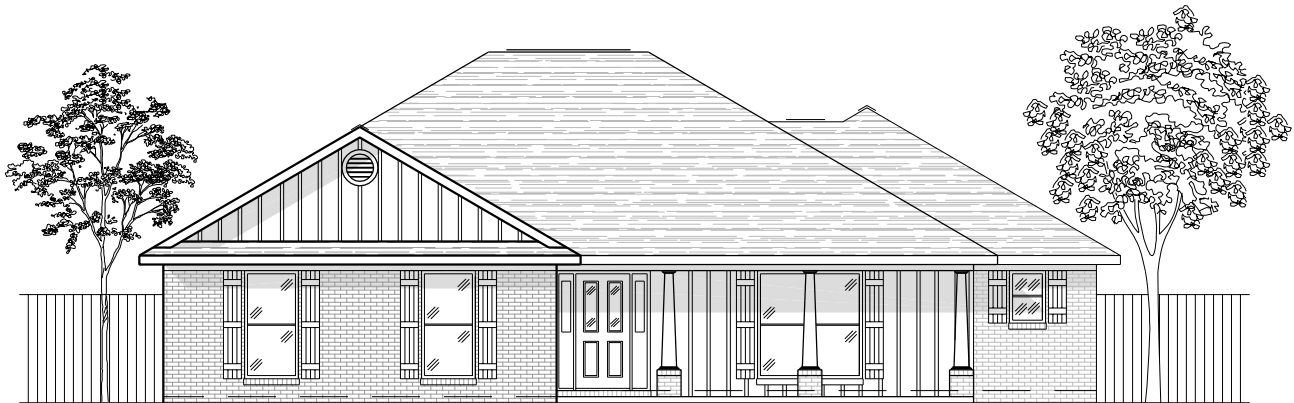

CARTWRIGHT

1,667 Sq. Ft.

ELEVATION (D)

WIDTH - 39'-6"
DEPTH - 59'-6"

FLOOR PLAN

NOTE: ALL DIMENSIONS APPROXIMATE

Mobile Office (251) 473-8600 Fax (251) 473-8797
2936 McVay Drive North
Mobile, AL 36606 www.BrickHome.net
Foley Office (251) 943-7097 Fax (251) 943-7096
16478 Highway 98 West
Foley, AL 36535 Toll Free 1-800-924-7288

BROCHURE IS AN EXAMPLE NOT AN EXACT REPRESENTATION. ELEVATION AND FEATURES MAY DIFFER.