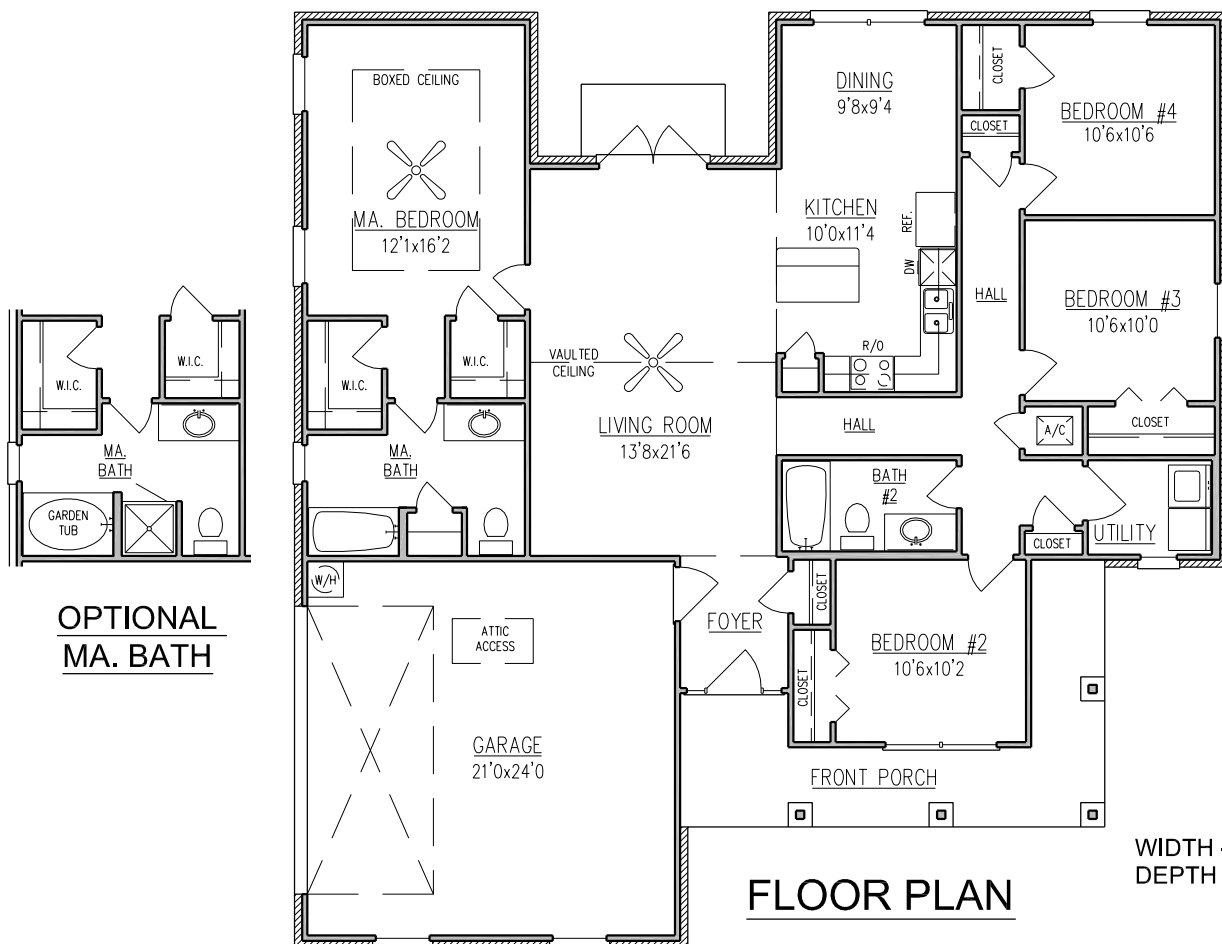

CARTWRIGHT

1,667 Sq. Ft.

ELEVATION (D)

WIDTH - 39'-6"
DEPTH - 59'-6"

FLOOR PLAN

NOTE: ALL DIMENSIONS APPROXIMATE

Mobile Office (251) 473-8600 Fax (251) 473-8797
2936 McVay Drive North
Mobile, AL 36606 www.BrickHome.net
Foley Office (251) 943-7097 Fax (251) 943-7096
16478 Highway 98 West
Foley, AL 36535 Toll Free 1-800-924-7288

BROCHURE IS AN EXAMPLE NOT AN EXACT REPRESENTATION. ELEVATION AND FEATURES MAY DIFFER.