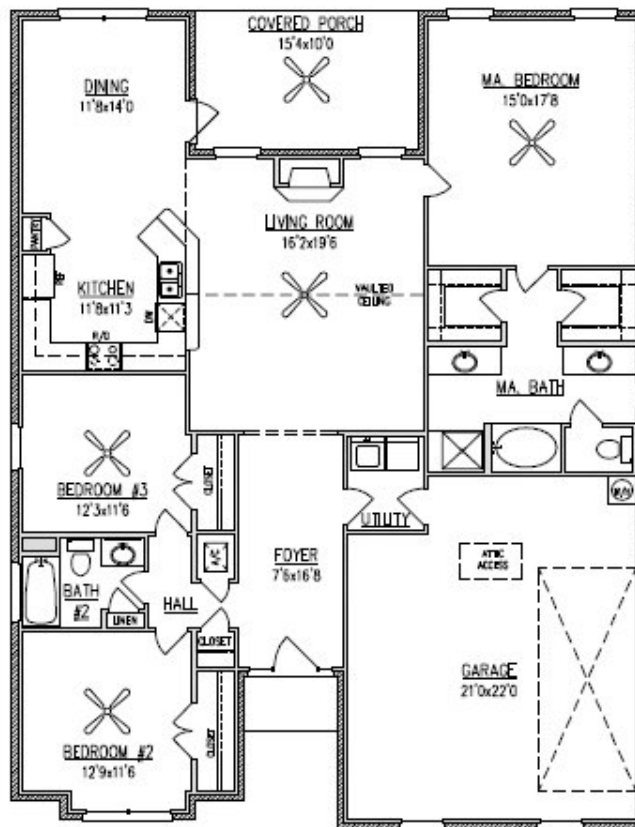

Garrison 1,881 Sq. Ft.

Width - 45'-6"
Depth - 58'-10"

Note: All Dimensions Approximate

Executive Series Homes

2936 McVay Drive N., Mobile, AL 36606

(251) 473-8600 Office (251) 473-8797 Fax

1-800-924-7288 Toll Free or visit our website at www.brickhome.net