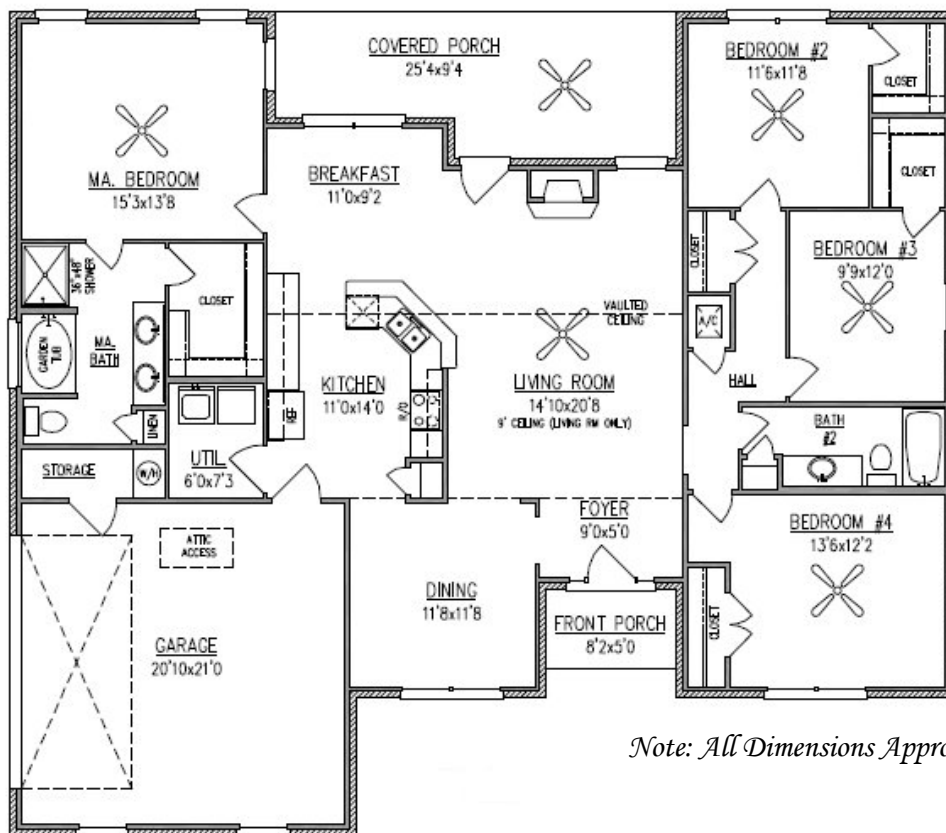

# Savannah 2,050 Sq. Ft.

Width - 60'-0"  
Depth - 60'-10"

Note: All Dimensions Approximate

Executive Series Homes

2936 McVay Drive N., Mobile, AL 36606

(251) 473-8600 Office (251) 473-8797 Fax

1-800-924-7288 Toll Free or visit our website at [www.brickhome.net](http://www.brickhome.net)