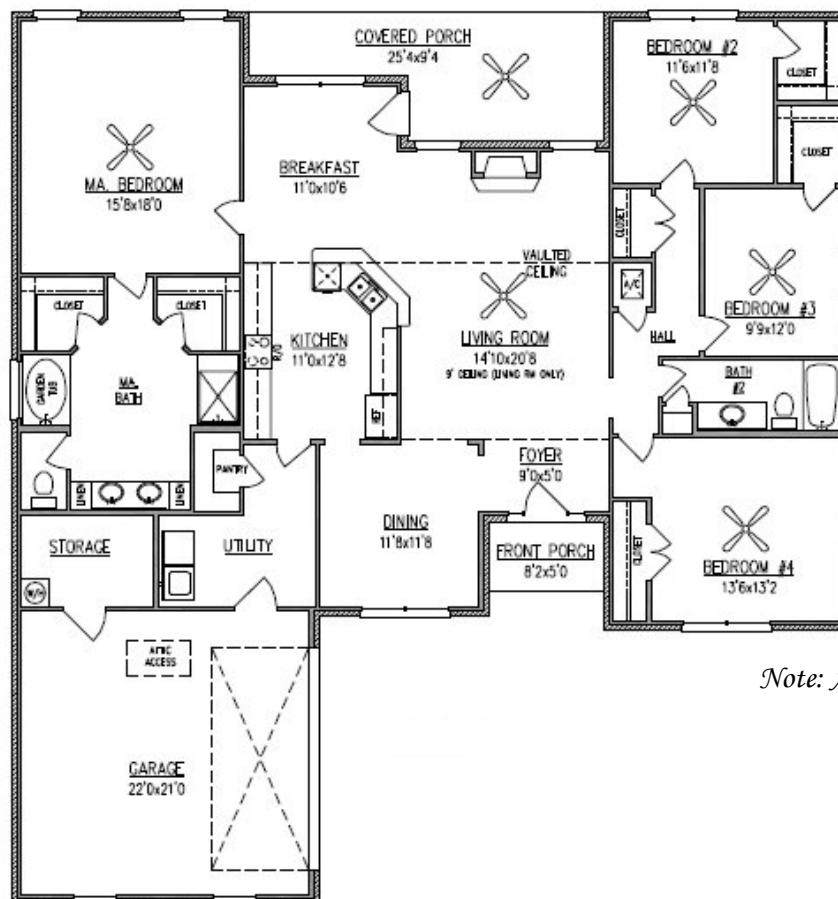

Savannah II 2,300 Sq. Ft.

Width - 60'-0"
Depth - 60'-10"

Note: All Dimensions Approximate

Executive Series Homes

2936 McVay Drive N., Mobile, AL 36606

(251) 473-8600 Office (251) 473-8797 Fax

1-800-924-7288 Toll Free or visit our website at www.brickhome.net