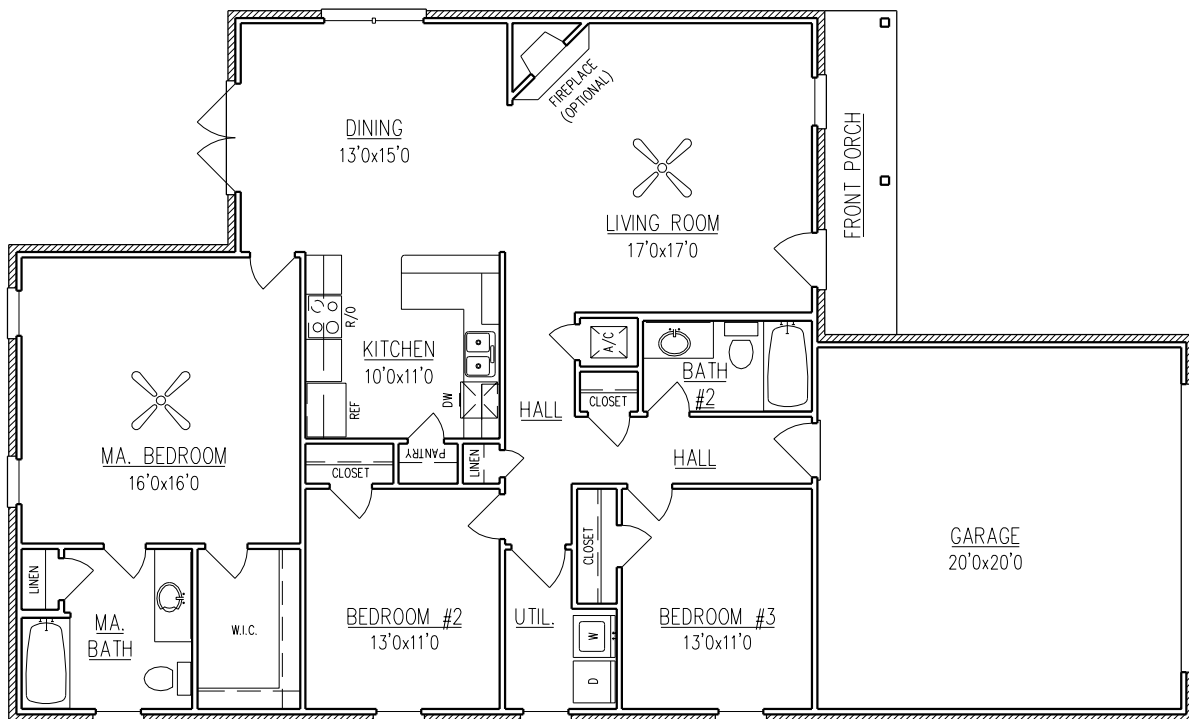

NORWICK

1,624 Sq. Ft.

ELEVATION (D)

FLOOR PLAN

WIDTH - 39'-6"
DEPTH - 65'-10"

NOTE: ALL DIMENSIONS APPROXIMATE

Mobile Office (251) 473-8600 Fax (251) 473-8797
2936 McVay Drive North
Mobile, AL 36606 www.BrickHome.net
Foley Office (251) 943-7097 Fax (251) 943-7096
16478 Highway 98 West
Foley, AL 36535 Toll Free 1-800-924-7288

BROCHURE IS AN EXAMPLE NOT AN EXACT REPRESENTATION. ELEVATION AND FEATURES MAY DIFFER.