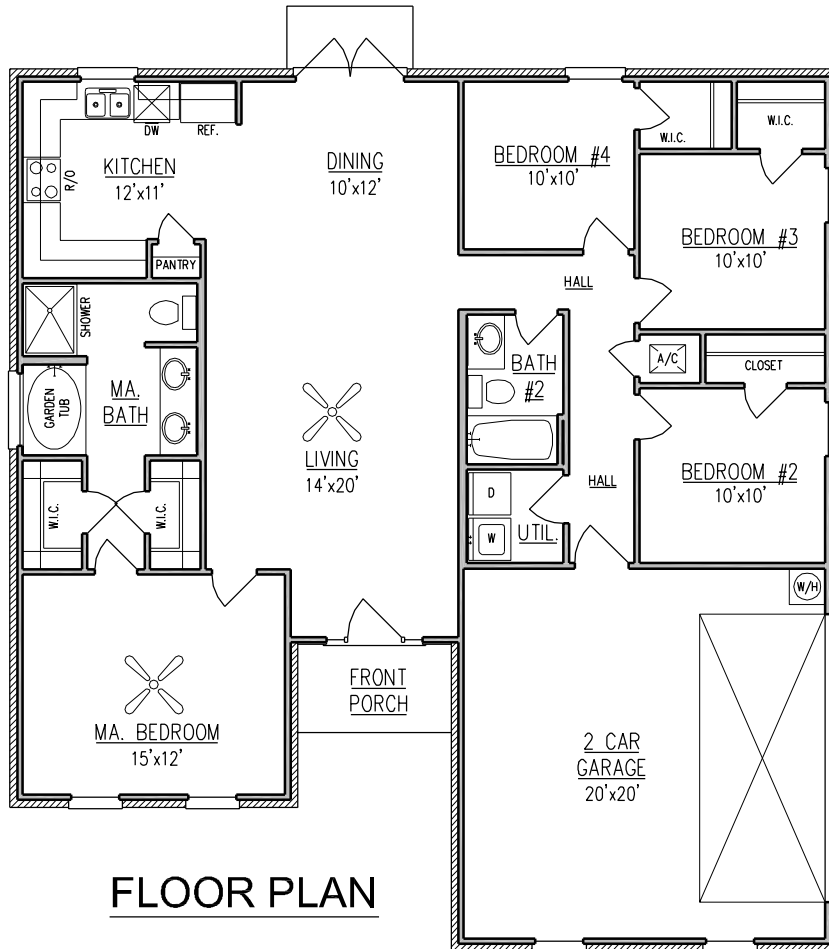

METAIRIE

1,325 Sq. Ft.

ELEVATION (D)

FLOOR PLAN

WIDTH - 46'-0"
DEPTH - 49'-0"

NOTE: ALL DIMENSIONS APPROXIMATE

For more information call:
(251) 473-8600 Office
1-800-924-7288 Toll Free
Or visit our website at www.brickhome.net

BROCHURE IS AN EXAMPLE NOT AN EXACT REPRESENTATION. ELEVATION AND FEATURES MAY DIFFER.

METAIRIE

1,325 Sq. Ft.

ELEVATION (A)

ELEVATION (B)

ELEVATION (C)

NOTE: ALL DIMENSIONS APPROXIMATE

For more information call:
(251) 473-8600 Office
1-800-924-7288 Toll Free
Or visit our website at www.brickhome.net