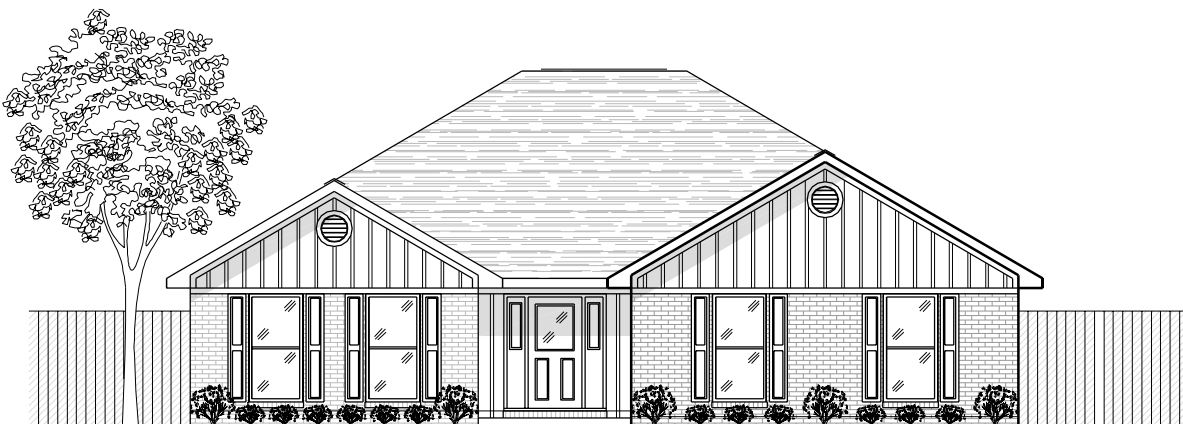

METAIRIE

1,325 Sq. Ft.

ELEVATION (D)

FLOOR PLAN

WIDTH - 46'-0"
DEPTH - 49'-0"

NOTE: ALL DIMENSIONS APPROXIMATE

For more information call:
(251) 473-8600 Office
1-800-924-7288 Toll Free
Or visit our website at www.brickhome.net

BROCHURE IS AN EXAMPLE NOT AN EXACT REPRESENTATION. ELEVATION AND FEATURES MAY DIFFER.

METAIRIE

1,325 Sq. Ft.

ELEVATION (A)

ELEVATION (B)

ELEVATION (C)

NOTE: ALL DIMENSIONS APPROXIMATE

For more information call:
(251) 473-8600 Office
1-800-924-7288 Toll Free
Or visit our website at www.brickhome.net

BROCHURE IS AN EXAMPLE NOT AN EXACT REPRESENTATION. ELEVATION AND FEATURES MAY DIFFER.