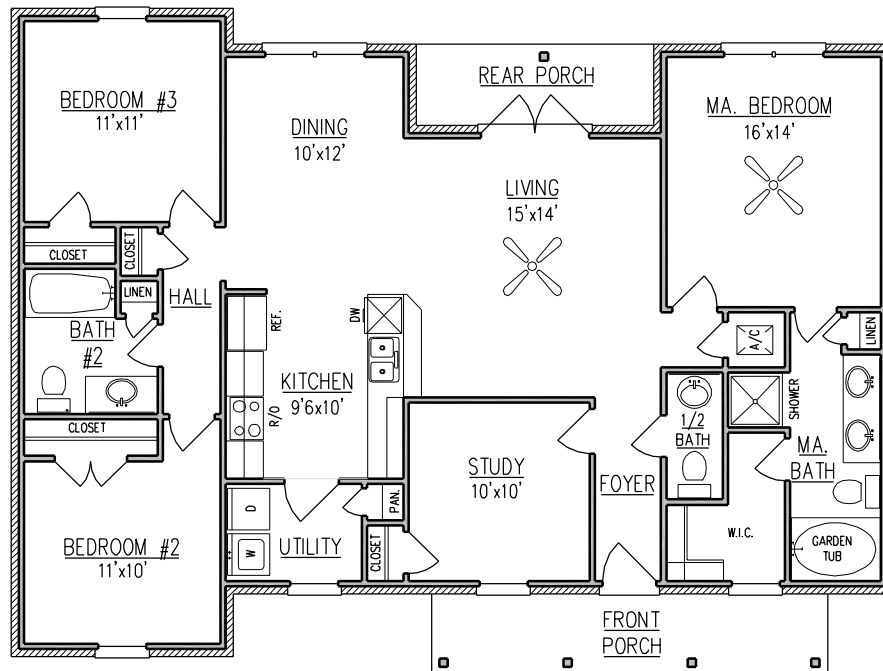

DURHAM

1,544 Sq. Ft.

ELEVATION (D)

WIDTH - 49'-0"
DEPTH - 36'-6"

FLOOR PLAN

NOTE: ALL DIMENSIONS APPROXIMATE

For more information call:
(251) 473-8600 Office
1-800-924-7288 Toll Free
Or visit our website at www.brickhome.net

BROCHURE IS AN EXAMPLE NOT AN EXACT REPRESENTATION. ELEVATION AND FEATURES MAY DIFFER.

DURHAM

1,544 Sq. Ft.

ELEVATION (A)

ELEVATION (B)

ELEVATION (C)

NOTE: ALL DIMENSIONS APPROXIMATE

For more information call:
(251) 473-8600 Office
1-800-924-7288 Toll Free
Or visit our website at www.brickhome.net

BROCHURE IS AN EXAMPLE NOT AN EXACT REPRESENTATION. ELEVATION AND FEATURES MAY DIFFER.