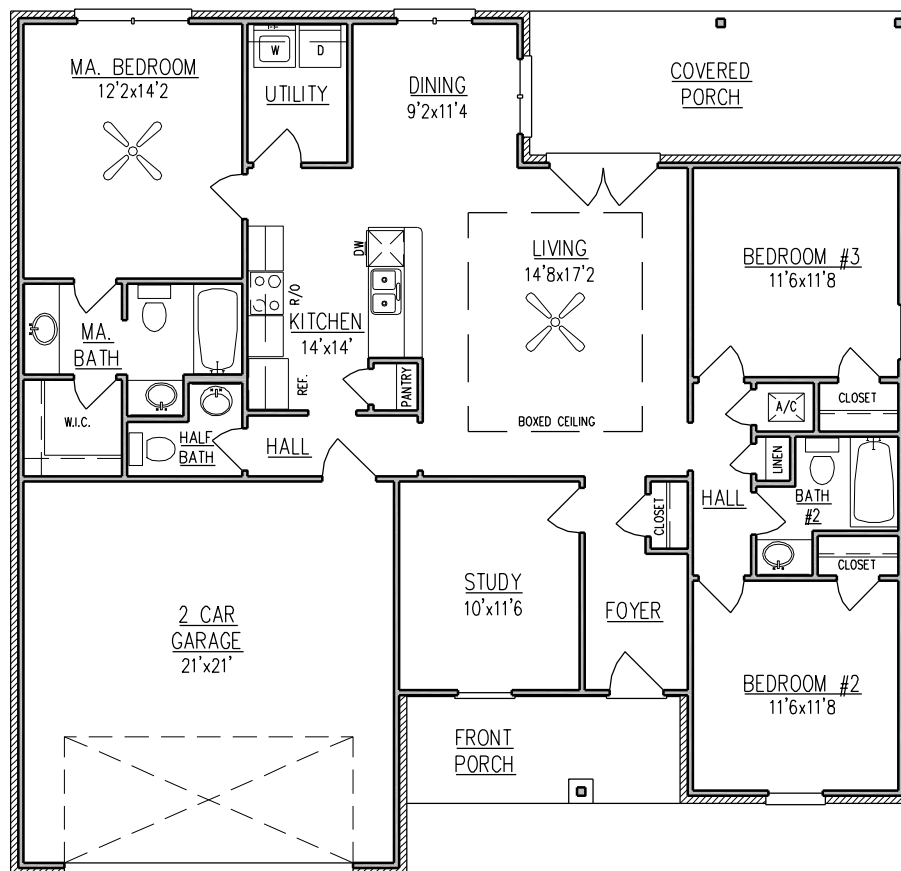

BRADBURY

1,555 Sq. Ft.

ELEVATION (D)

WIDTH - 50'-0"
DEPTH - 48'-0"

NOTE: ALL DIMENSIONS APPROXIMATE

For more information call:
(251) 473-8600 Office
1-800-924-7288 Toll Free
Or visit our website at www.brickhome.net

BRADBURY

1,555 Sq. Ft.

ELEVATION (A)

ELEVATION (B)

ELEVATION (C)

NOTE: ALL DIMENSIONS APPROXIMATE

For more information call:
(251) 473-8600 Office
1-800-924-7288 Toll Free
Or visit our website at www.brickhome.net