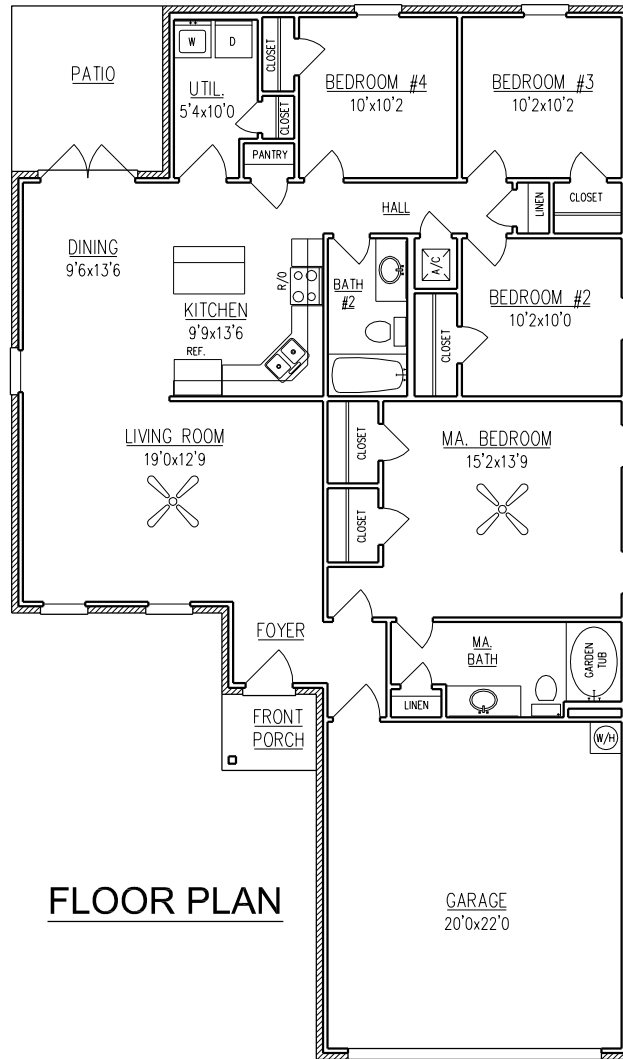

HUNTINGTON

1,587 Sq. Ft.

ELEVATION (A)

FLOOR PLAN

WIDTH - 39'-10"
DEPTH - 66'-4"

NOTE: ALL DIMENSIONS APPROXIMATE

Mobile Office (251) 473-8600 Fax (251) 473-8797
2936 McVay Drive North
Mobile, AL 36606 www.BrickHome.net
Foley Office (251) 943-7097 Fax (251) 943-7096
16478 Highway 98 West
Foley, AL 36535 Toll Free 1-800-924-7288